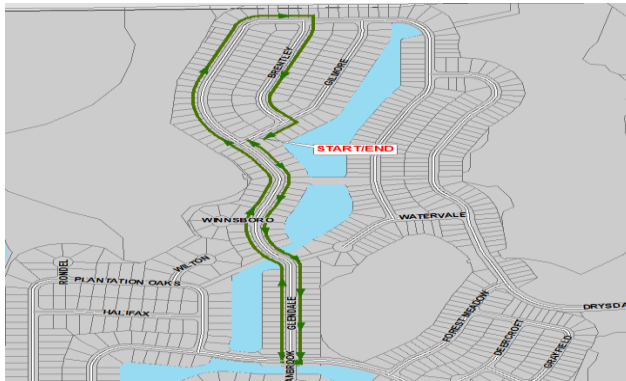

# Neighborhood Walk

ORANGE PARK  
FOREST HAMMOCK  
SATURDAY, JANUARY 20 - 11:00 AM - 2:00 PM

Map

Route

The walk is scheduled to begin at Gilmore Lane and Glendale Lane.

Sheriff Daniels, staff, and residents will walk west on Gilmore Lane, south on Glendale Lane to Plantation Oaks Blvd., and north on Glendale Lane to Brentley Lane, south on Brentley Lane back to Gilmore Lane.